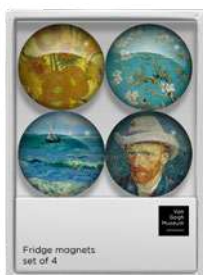

602326
glasmagneten · glass magnets
Ø 4 cm